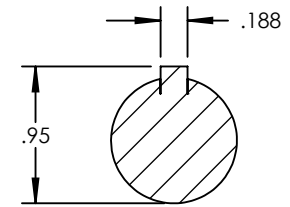

PUMP MODEL	TRA20-0060
ORIENTATION	HORIZONTAL
COVER TYPE	STANDARD
SUCTION	1.0" TRI-CLAMP
DISCHARGE	1.0" TRI-CLAMP
SPECIALS	NONE