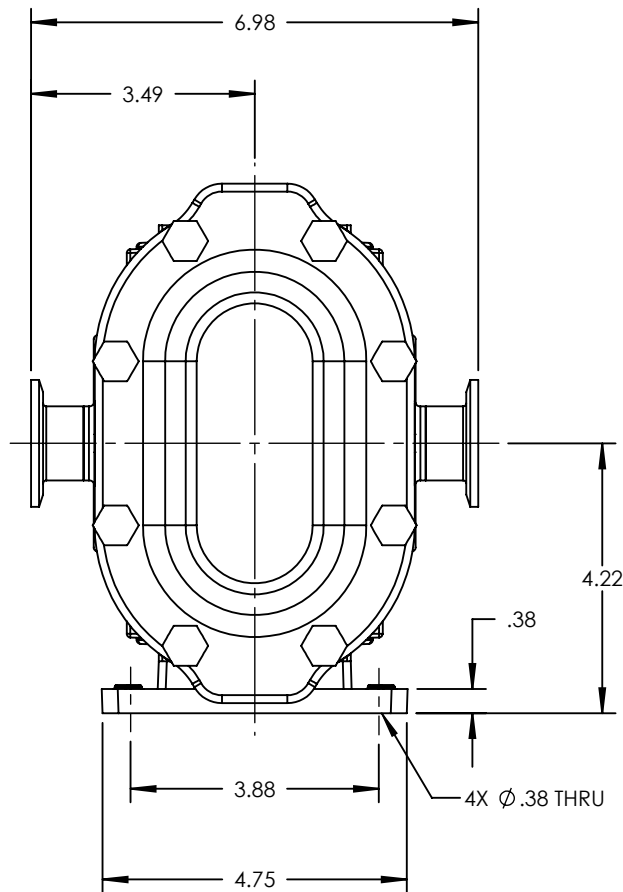

NOTES:

1. THIS IS NOT A CERTIFIED DRAWING. USE FOR GENERAL INSTALLATION ONLY.

STATE	Released	12/17/2013	DIMENSIONS ARE IN INCHES
DRAWN	cneff	11/1/2013	
CHECKED	MPS	12/14/2013	PROJECT:
			WAS:

3D

DWG. NO. TRA20-0060-007

SHEET 1 OF 2

REV. B.0

12/17/2013