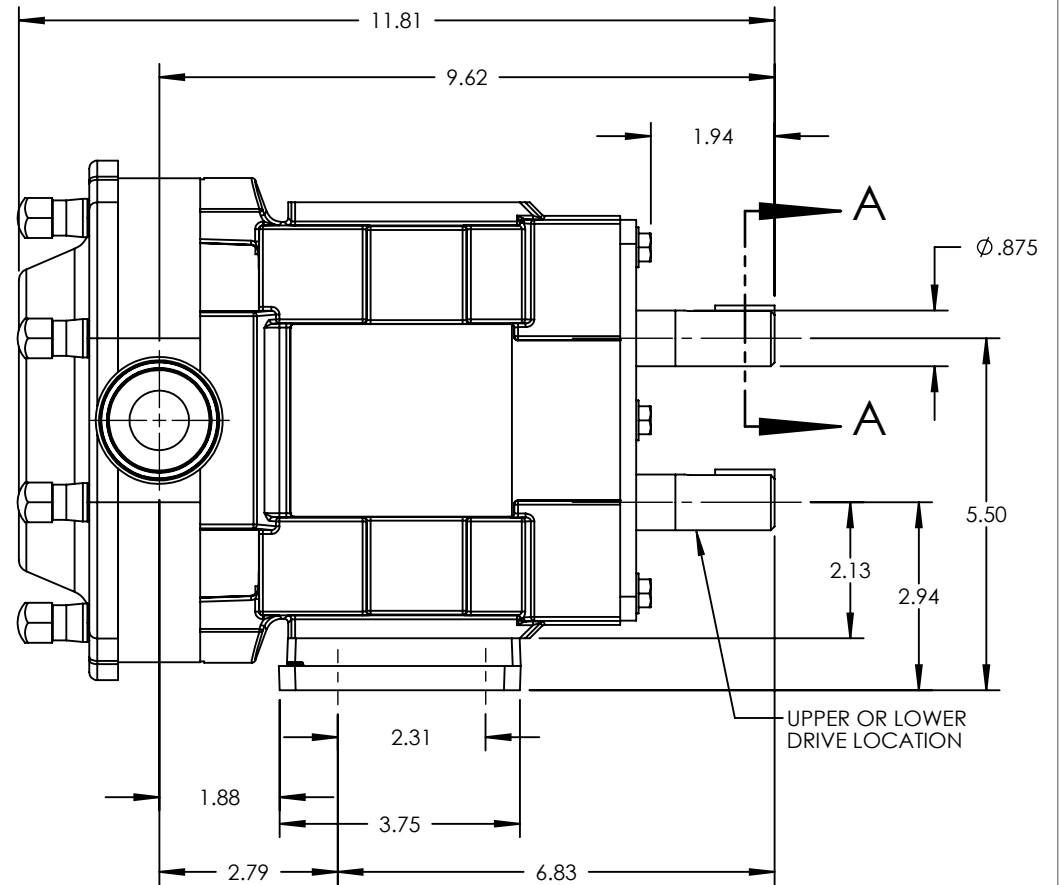

SECTION A-A
SCALE 3 : 4

NOTES:

1. THIS IS NOT A CERTIFIED DRAWING. USE FOR GENERAL INSTALLATION ONLY.

STATE	Released	12/17/2013	DIMENSIONS ARE IN INCHES
DRAWN	cneff	11/1/2013	
CHECKED	MPS	12/14/2013	PROJECT:
			WAS:

3D

DWG. NO. TRA20-0060-007

SHEET 1 OF 2

REV. B.0

12/17/2013